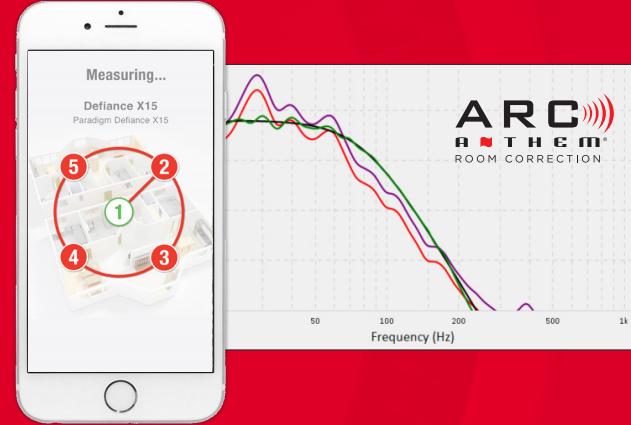

* Not available on Defiance V8

Anthem Room Correction (ARC®): Using your mobile device or calibrated microphone (included with Defiance X models, sold separately on Defiance V models*), ARC measures your space, compares it to lab standard using proprietary advanced DSP algorithms, and instantly removes performance-robbing anomalies. The result is easy to hear: realistically blended, accurately rendered deep bass. Professional room correction at the touch of a button.

* Not available on Defiance V8

ARC mic with
3.5 mm & USB Connections

Optional Wireless Module: Place your subwoofer anywhere in your room, with no inconvenient cabling, and without sacrificing speed or performance. The Defiance WT Wireless Module* (sold separately) features fast and clear 2.4 GHz dynamic frequency selection with instant error correction and a 50ft range.