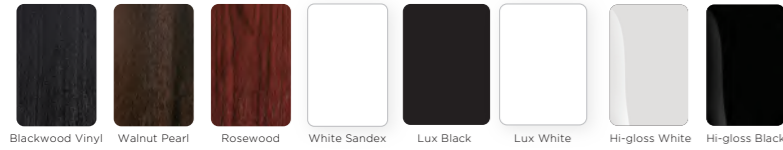

# SUBWOOFER SERIES

Active Dynamic Drive Subwoofer

10" Subwoofer  
200W Amplifier

12" Subwoofer  
300W Amplifier

Model	LX-10SUB MKII	QX-12SUB MKII
Drive Units	1 x (10") 250mm PP cone long-throw	1 x (12") 300mm cone long-throw
Frequency Response	40 - 120Hz 33dB	35 - 120Hz 33dB
Amplifier Power Output	200W	300W
Peak Power Output	350W	450W
Line Input Sensitivity	200mV for maximum output	200mV for maximum output
Crossover Range	30 - 150Hz	30 - 150Hz
Inputs	Stereo line in (2 x RCA phono) Mono (LFE) line in (RCA phono)	Stereo line in (2 x RCA phono) Mono (LFE) line in (RCA phono)
Input Impedance	Line input 10kΩ LFE 5kΩ	Line input 10kΩ LFE 5kΩ
Signal-to-noise Ratio (s/n)	≥85dB	≥85dB
Avg. Max Output @1m	118dB	118dB
Features	Phase inversion, auto on-off	Phase inversion, auto on-off
Dimensions	Height: (412+35)mm (with feet) Width: 312mm Depth: (392+15)mm	Height: (420+58)mm (with feet) Width: 400mm Depth: (450+15)mm
Net Weight	16kg	23kg
Finishes Available	Walnut pearl, lux white, lux black	Walnut pearl, lux white, lux black